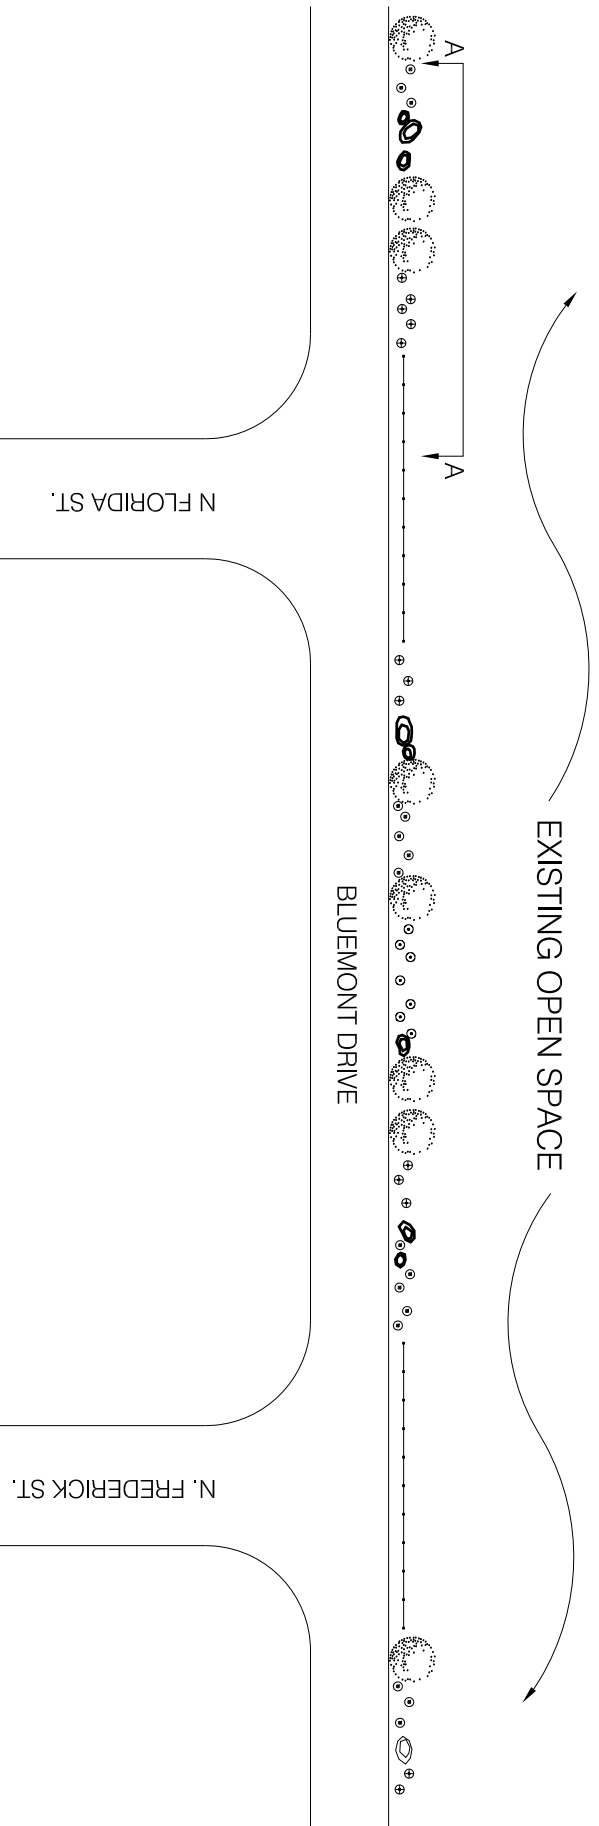

BLUEMONT LANDSCAPE BUFFER - ENHANCED VIEW A-A
 SCALE: 1/16" = 1'-0"

BLUEMONT LANDSCAPE BUFFER - TYPICAL PLAN VIEW
 SCALE: 1/16" = 1'-0"